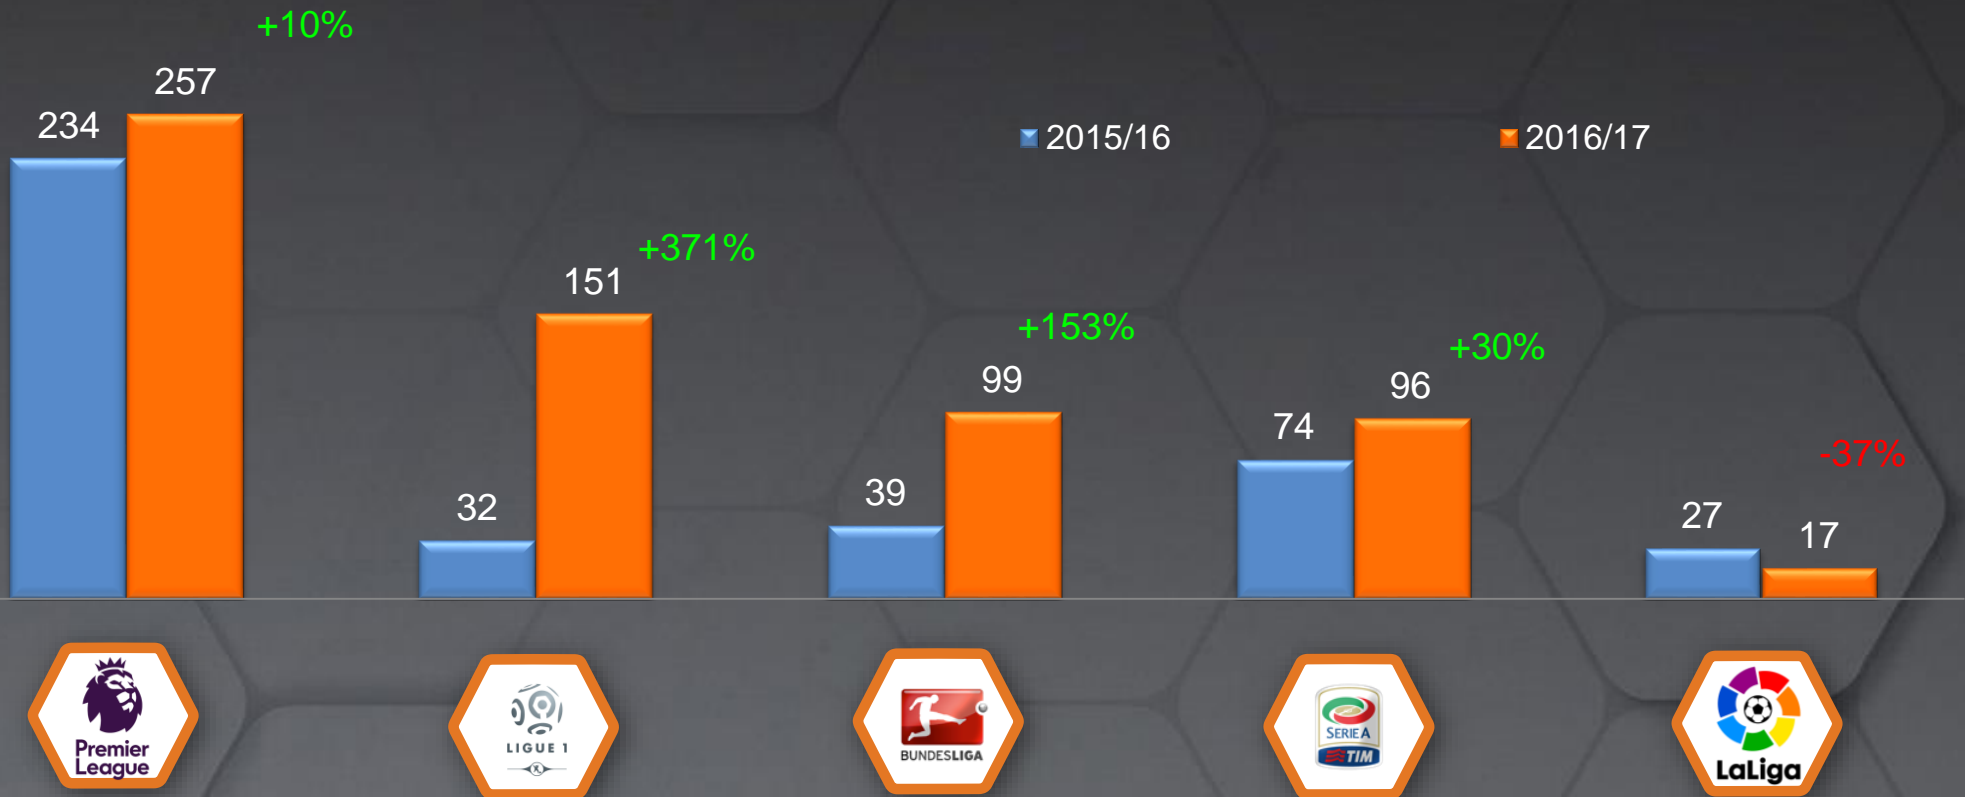

Winter 2017

PREVIEW

 primetime**sport**

February 1st 2017
Full report: February 8th 2017

WINTER WINDOW EXPENDITURE BY LEAGUE

Mio€

COMBINED SIGNINGS INVESTMENT SUMMER + WINTER TOP 5 EUROPEAN LEAGUES

Mio€