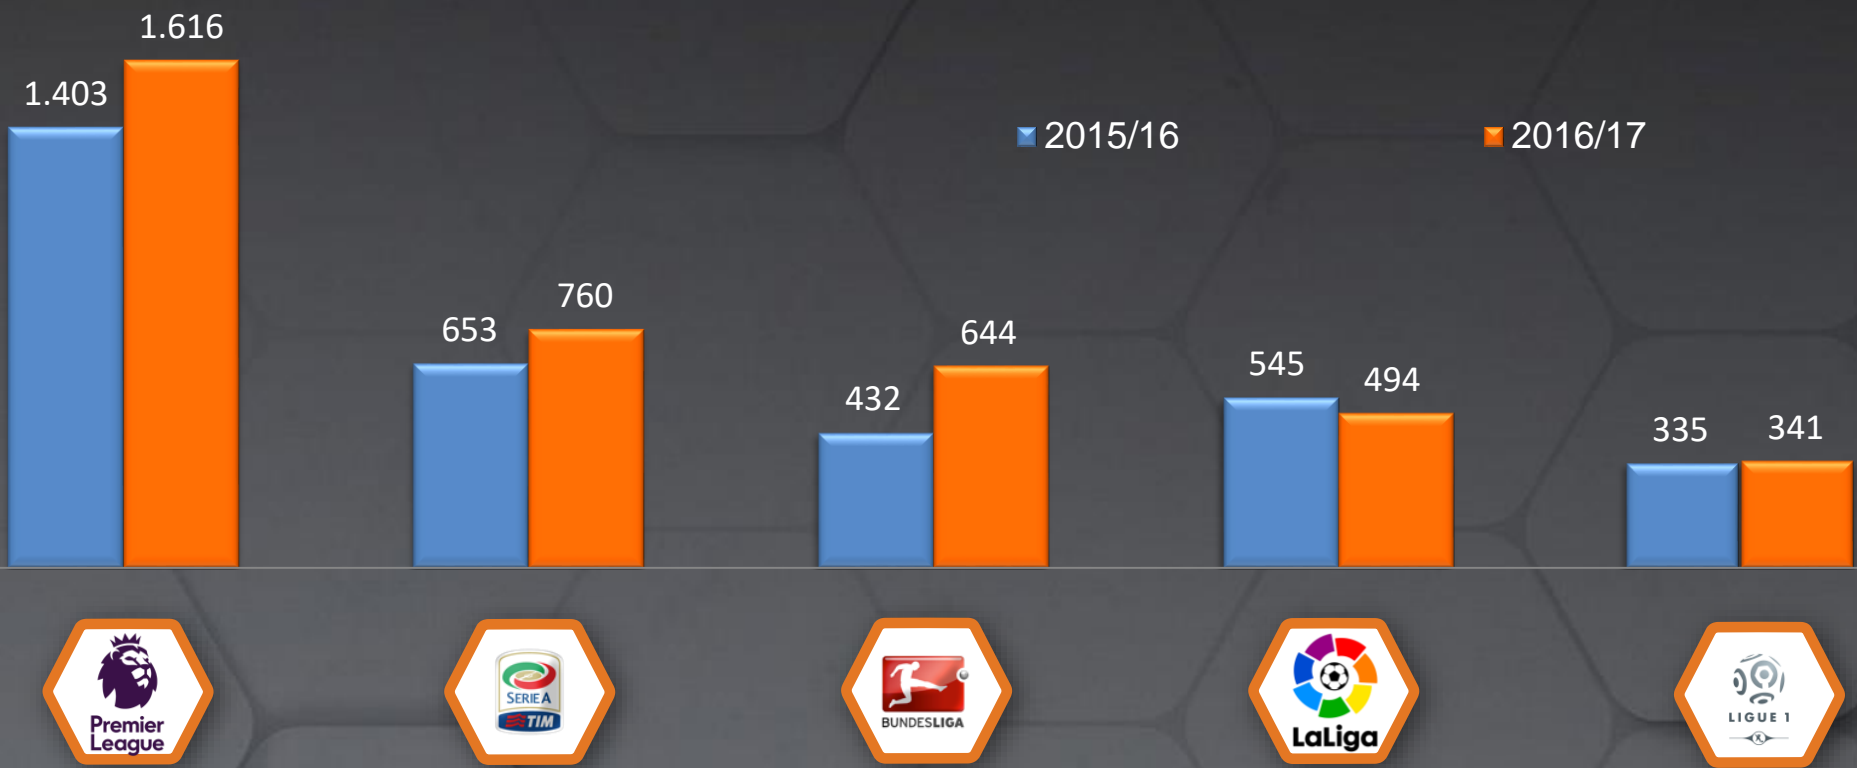

Winter 2017

PREVIEW

 primetime**sport**

February 1st 2017
Full report: February 8th 2017

WINTER WINDOW EXPENDITURE BY LEAGUE

Mio€

COMBINED SIGNINGS INVESTMENT SUMMER + WINTER TOP 5 EUROPEAN LEAGUES

Mio€